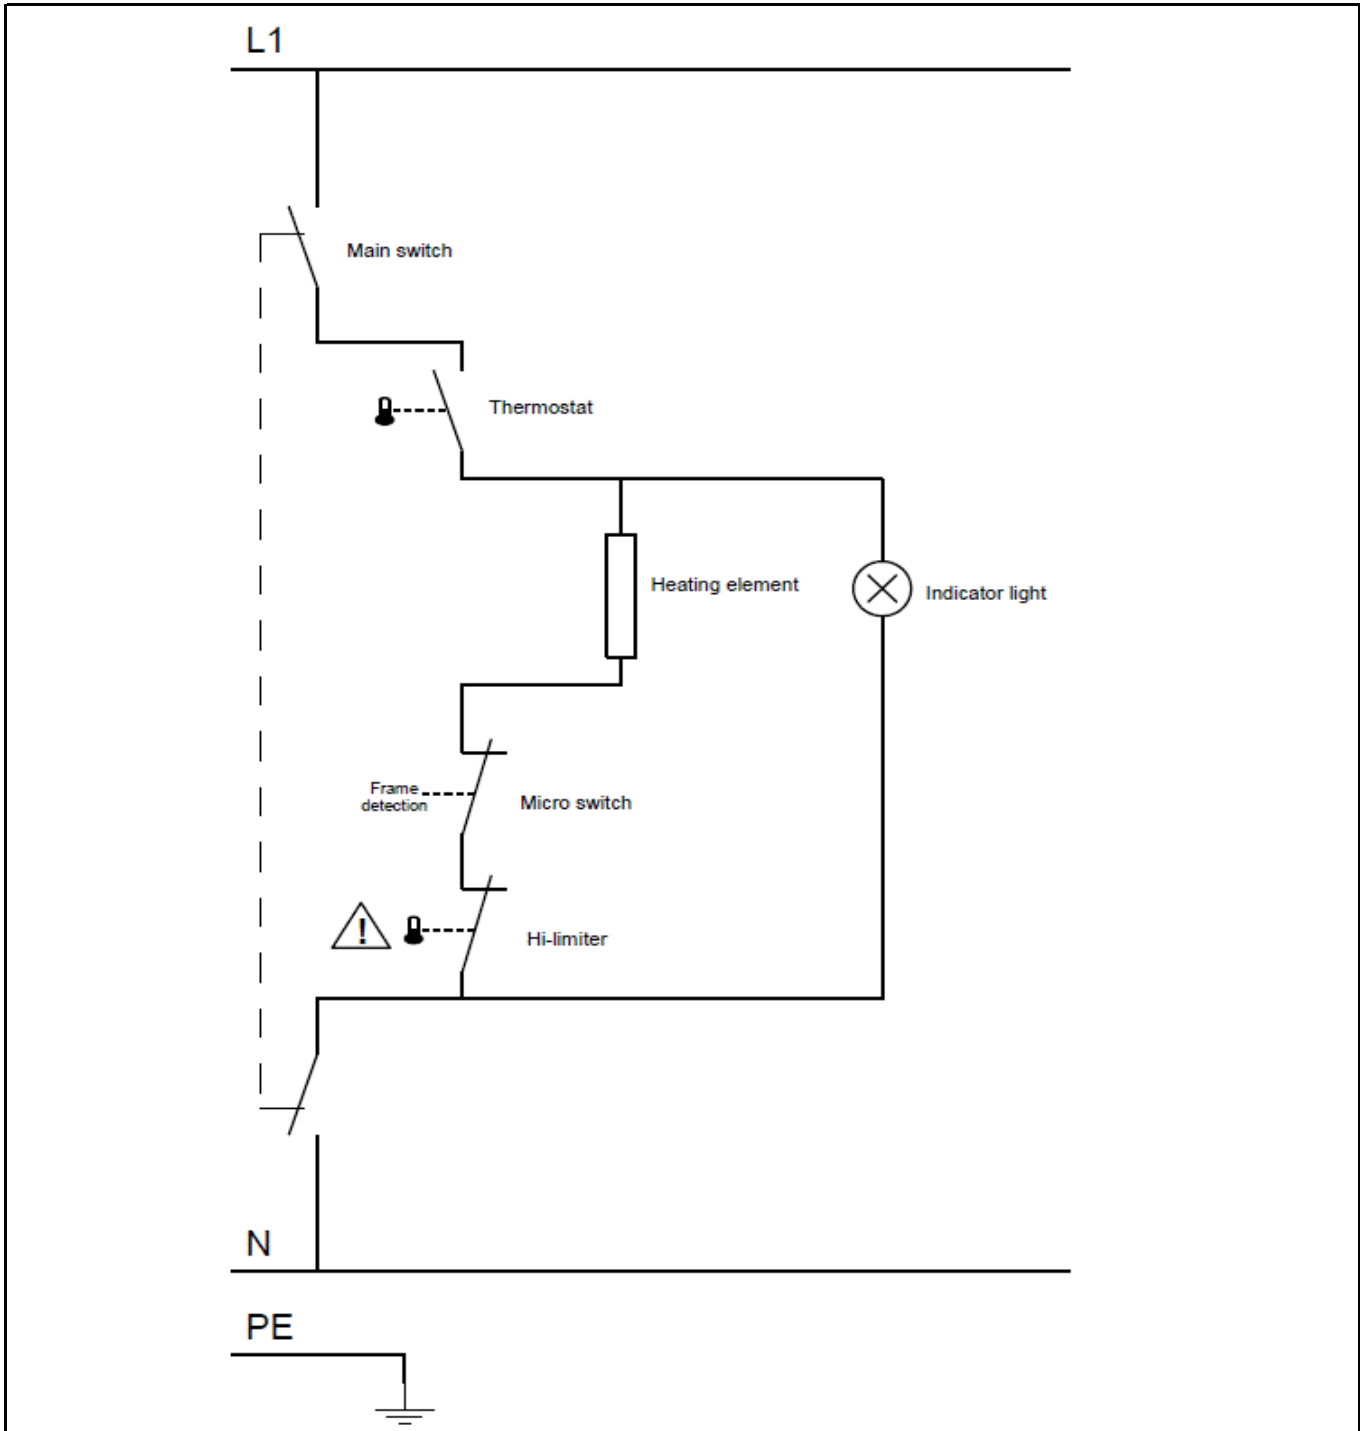

Date	15-07-2015	Revision #	Revision version
Revision	First of materials (BOM)		

Item	Description	Part#	Quantity	Remark	Picture
1	Frame complete	n/a	1		
2	Grip for frame incl screw	905258	2		
3	Buffer	207185	4		
4	Fryer bassin with drain	209264	1		
5	Faucet	251515	1		
6	Fryer head complete	209295	1	Incl item 7;8;9;10;11;12;13;14;15;16;17;18;19;20;21;22;23;24	
7	Element 3250W 230VAC	207048	1	Also in 209295	
8	Washer	nss	4	Available as 209295	
9	Nut 1/4	nss	2	Available as 209295	
10	Bracket	643617	1	Also in 209295	
11	Screw M4x5	nss	6	Available as 209295	
12	Leaf spring SS	207314	6	Also in 209295	
13	Thermostat 190°C EGO	205228	1	Also in 209295	
14	Hi-Limiter 230°C EGO	929001	1	Also in 209295	
15	Cover	nss	1	Available as 209295	
16	Knob thermostat	205235	1	Also in 209295	
17	Indicator light yellow	201145	1	Also in 209295	
18	Switch	205426	1	Also in 209295	
19	Microswitch 16A/250V	207093	1	Also in 209295	
20	Sheet-metal screw 3,5x13	nss	2	Available as 209295	
21	Pull relief PA107 incl screw	920107	1	Also in 209295	
22	Power cord	207017	1	Also in 209295	
23	Control panel backside Deep Fryer MasterPro	nss	1	Available as 209295	
24	Sheet-metal screw 4,2x9,5	nss	4	Available as 209295	
25	Fryer basket	643617	1		
26	Lid	209226	1		
27	Grip for lid incl screw	209233	1		

n/a -> not available

nss -> not sold separately

Circuit diagram

 <b style="font-size: 24pt; font-weight: bold; color: red;">HENDI <small>FOOD SERVICE EQUIPMENT</small> Hendi B.V. Steenoven 21 3911 TX Rhenen The Netherlands	Batch #	Appliance part#
	Batch nr 000000 until 400937 and 401248	209202
	Description	
	Deep fryer Masterpro 1x8L with faucet	

Date	15-07-2015	Revision #	Revision version
Revision	First of materials (BOM)		

Wiring diagram

 <b style="font-size: 2em; color: red;">HENDI FOOD SERVICE EQUIPMENT Hendi B.V. Steenoven 21 3911 TX Rhenen The Netherlands	Batch #	Appliance part#
	Batch nr 000000 until 400937 and 401248	209202
	Description	
	Deep fryer Masterpro 1x8L with faucet	