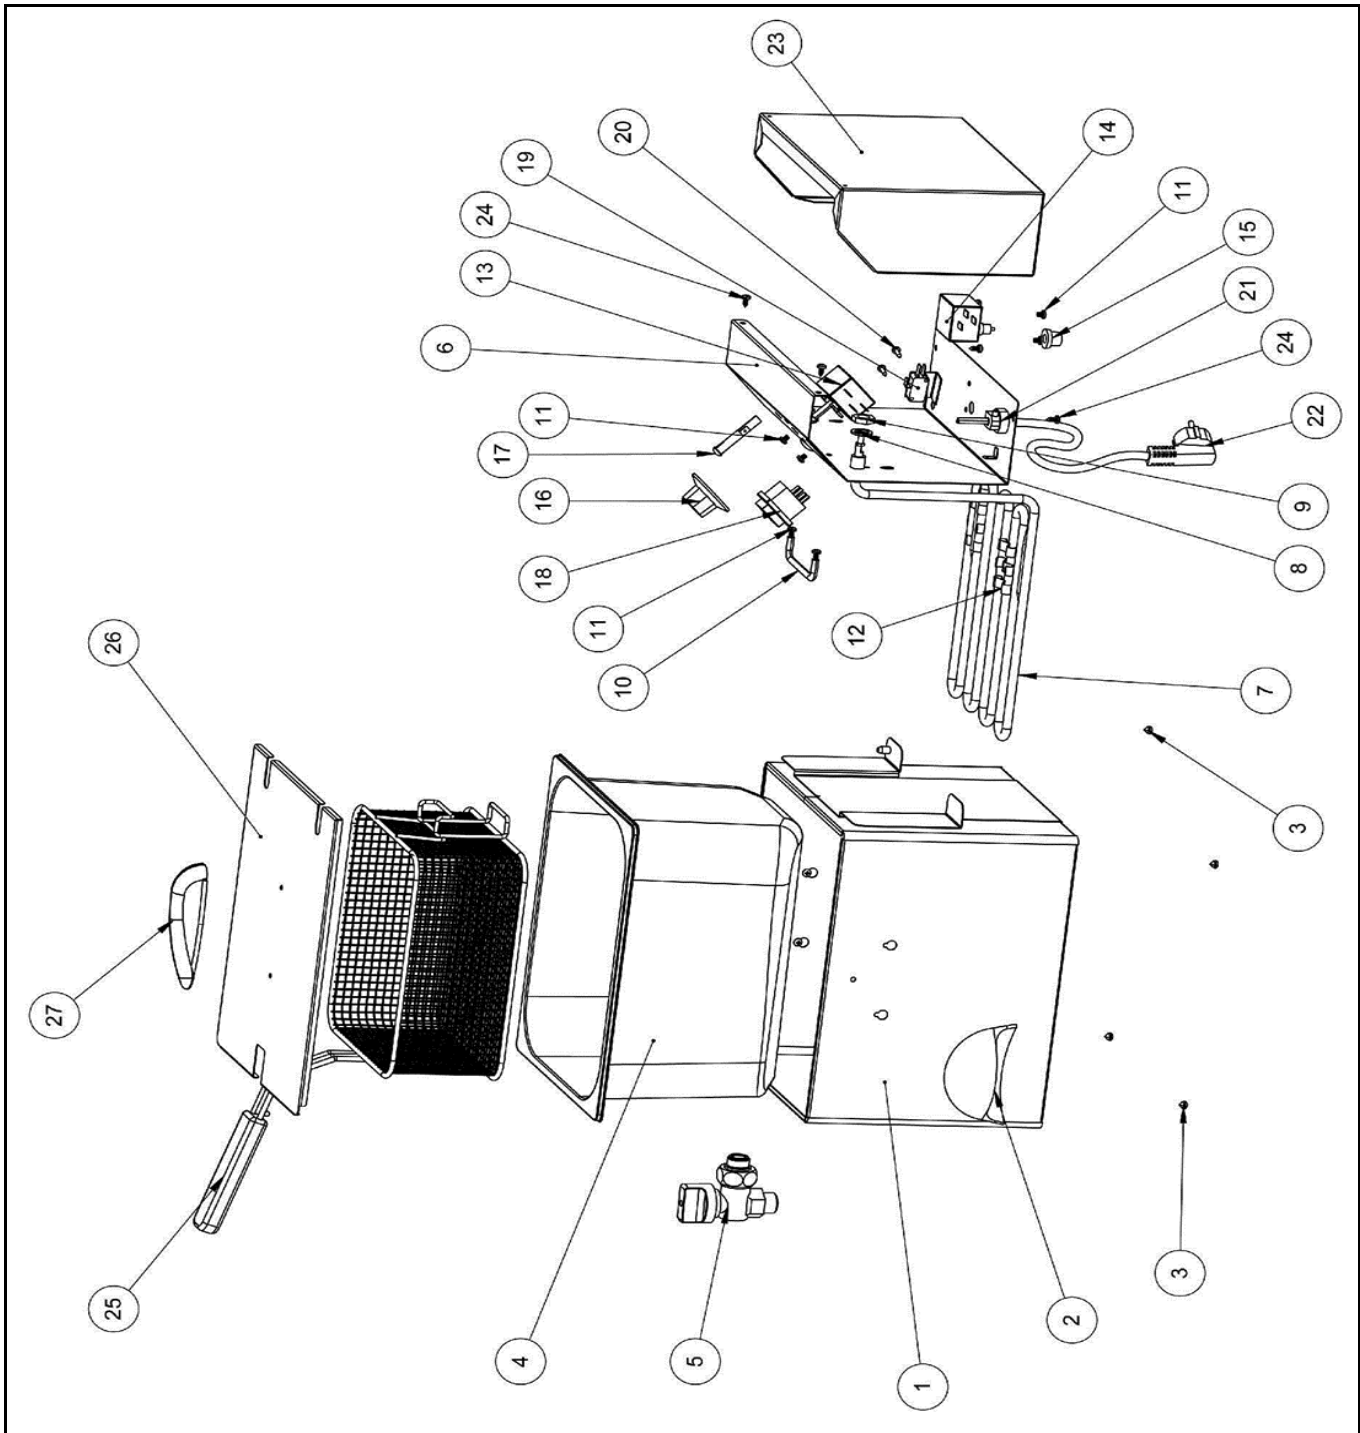

Drawing

 <p>Hendi B.V. Steenoven 21 3911 TX Rhenen The Netherlands</p>	Batch #	Appliance part#
	Batch nr 000000 until 400937 and 401248	209202
	Description	
	Deep fryer Masterpro 1x8L with faucet	

Date	15-07-2015	Revision #	Revision version
Revision	First of materials (BOM)		

Bill of materials (BOM)

 <b style="font-size: 24px; font-weight: bold;">HENDI <small>FOOD SERVICE EQUIPMENT</small> Hendi B.V. Steenoven 21 3911 TX Rhenen The Netherlands	Batch #	Appliance part#
	Batch nr 000000 until 400937 and 401248	209202
	Description	
Deep fryer Masterpro 1x8L with faucet		

Date	15-07-2015	Revision #	Revision version
Revision	First of materials (BOM)		

Item	Description	Part#	Quantity	Remark	Picture
1	Frame complete	n/a	1		
2	Grip for frame incl screw	905258	2		
3	Buffer	207185	4		
4	Fryer bassin with drain	209264	1		
5	Faucet	251515	1		
6	Fryer head complete	209295	1	Incl item 7;8;9;10;11;12;13;14;15;16;17;18;19;20;21;22;23;24	
7	Element 3250W 230VAC	207048	1	Also in 209295	
8	Washer	nss	4	Available as 209295	
9	Nut 1/4	nss	2	Available as 209295	
10	Bracket	643617	1	Also in 209295	
11	Screw M4x5	nss	6	Available as 209295	
12	Leaf spring SS	207314	6	Also in 209295	
13	Thermostat 190°C EGO	205228	1	Also in 209295	
14	Hi-Limiter 230°C EGO	929001	1	Also in 209295	
15	Cover	nss	1	Available as 209295	
16	Knob thermostat	205235	1	Also in 209295	
17	Indicator light yellow	201145	1	Also in 209295	
18	Switch	205426	1	Also in 209295	
19	Microswitch 16A/250V	207093	1	Also in 209295	
20	Sheet-metal screw 3,5x13	nss	2	Available as 209295	
21	Pull relief PA107 incl screw	920107	1	Also in 209295	
22	Power cord	207017	1	Also in 209295	
23	Control panel backside Deep Fryer MasterPro	nss	1	Available as 209295	
24	Sheet-metal screw 4,2x9,5	nss	4	Available as 209295	
25	Fryer basket	643617	1		
26	Lid	209226	1		
27	Grip for lid incl screw	209233	1		